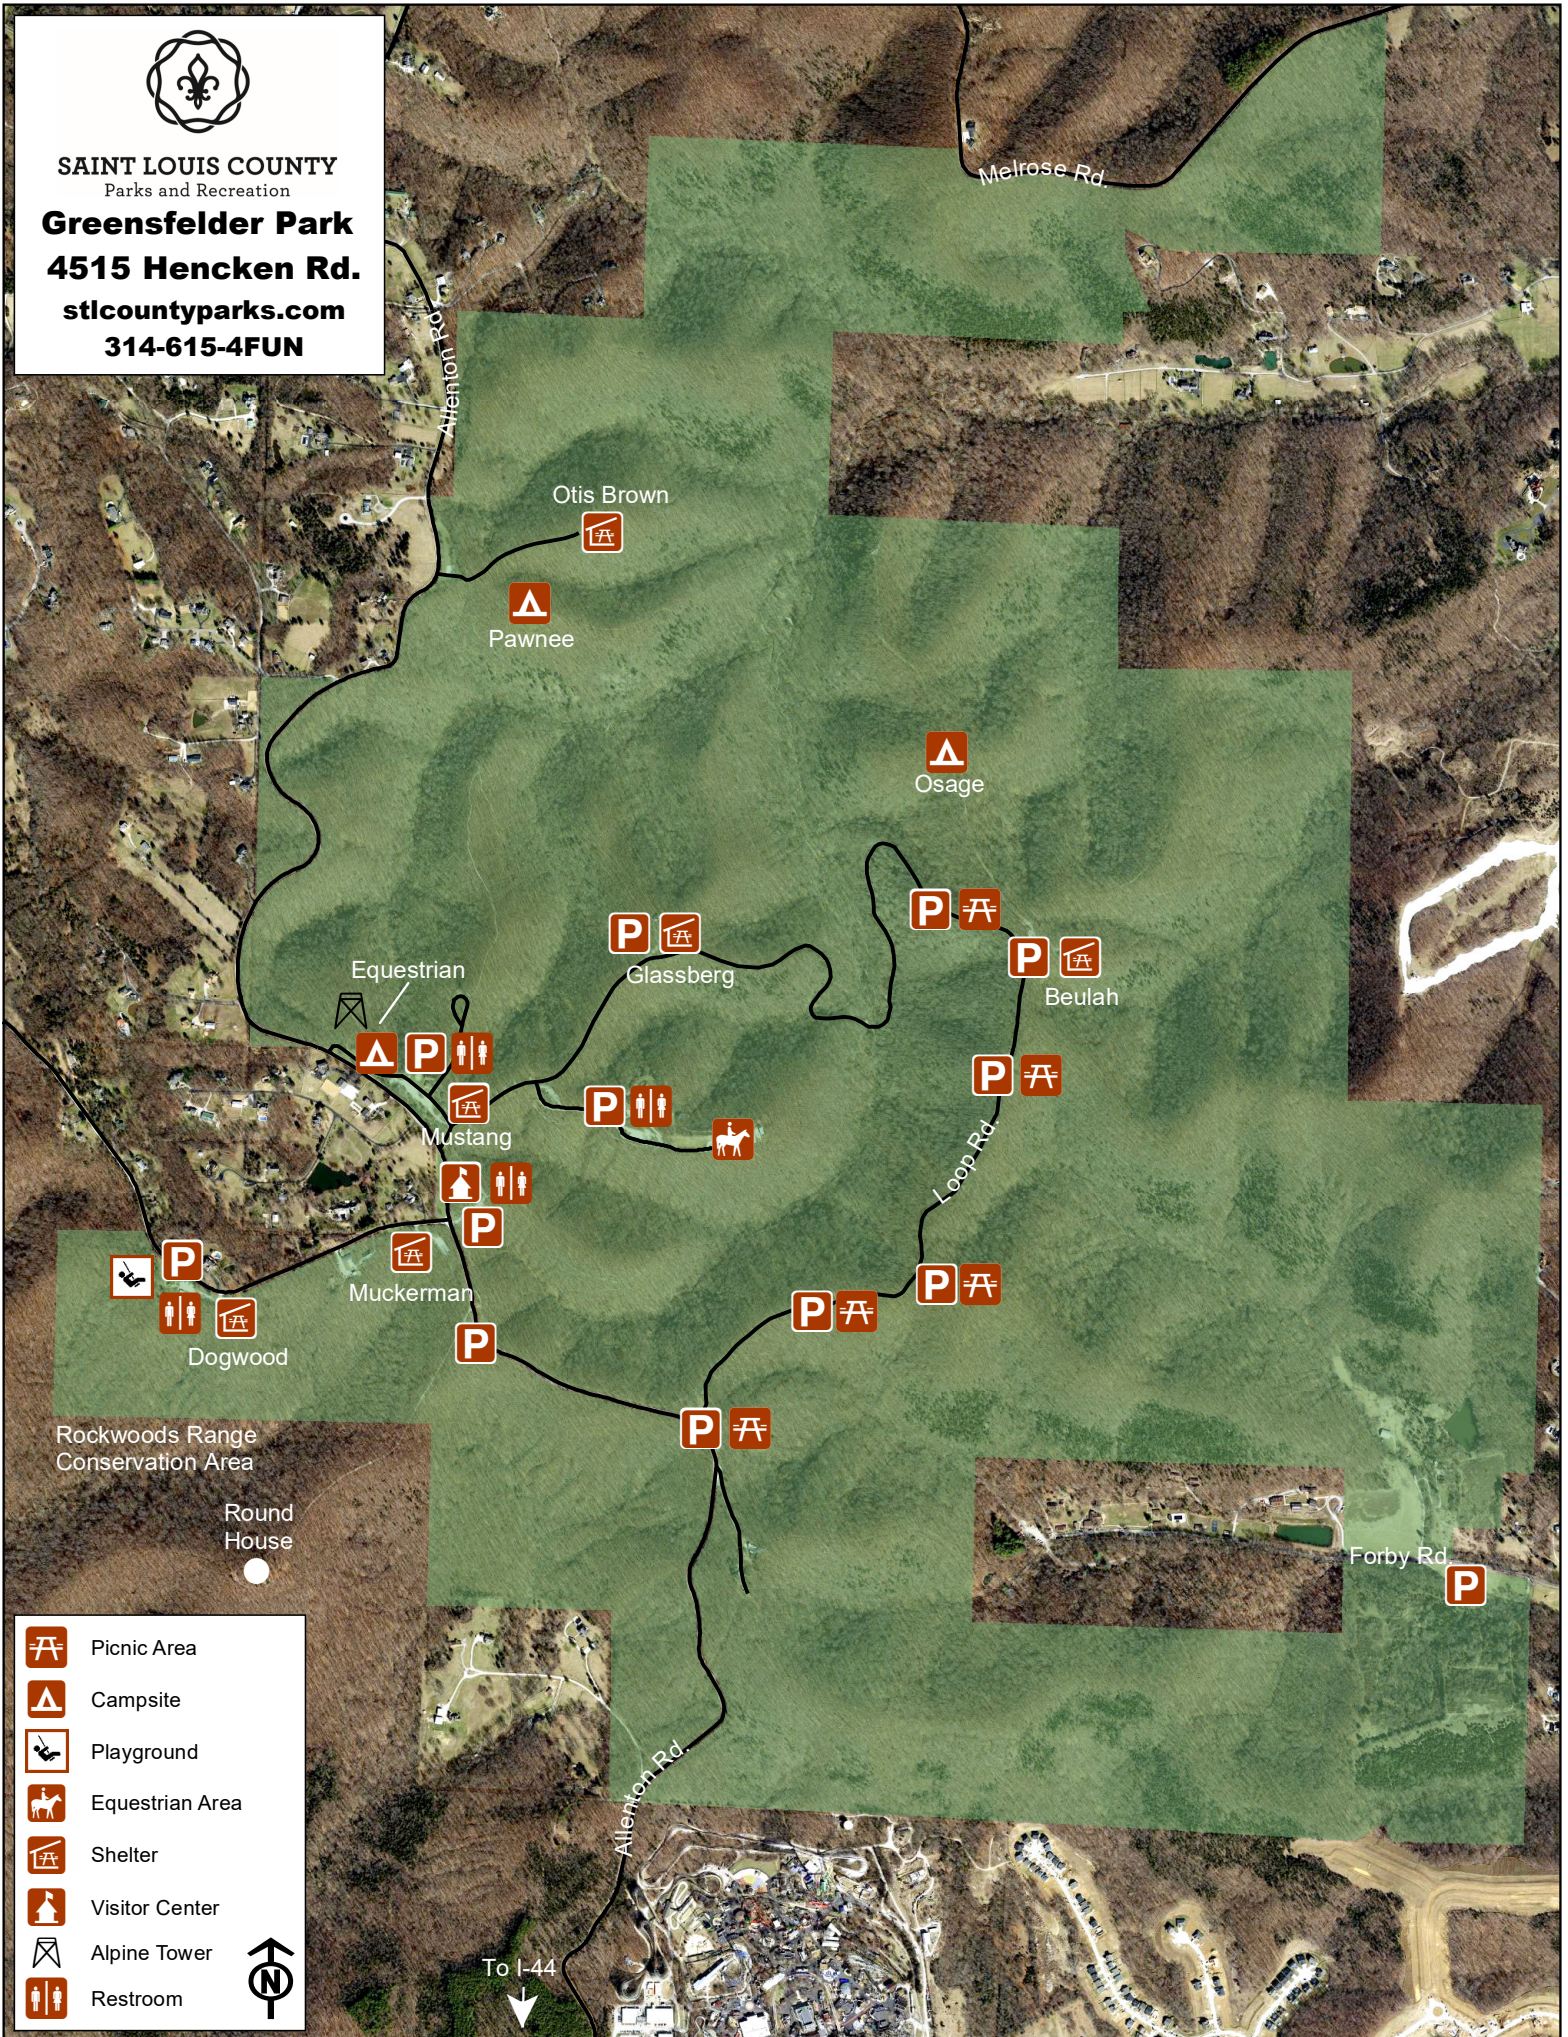

SAINT LOUIS COUNTY
Parks and Recreation
Greensfelder Park
4515 Hencken Rd.
stlcountyparks.com
314-615-4FUN

- Picnic Area
- Campsite
- Playground
- Equestrian Area
- Shelter
- Visitor Center
- Alpine Tower
- Restroom

To I-44