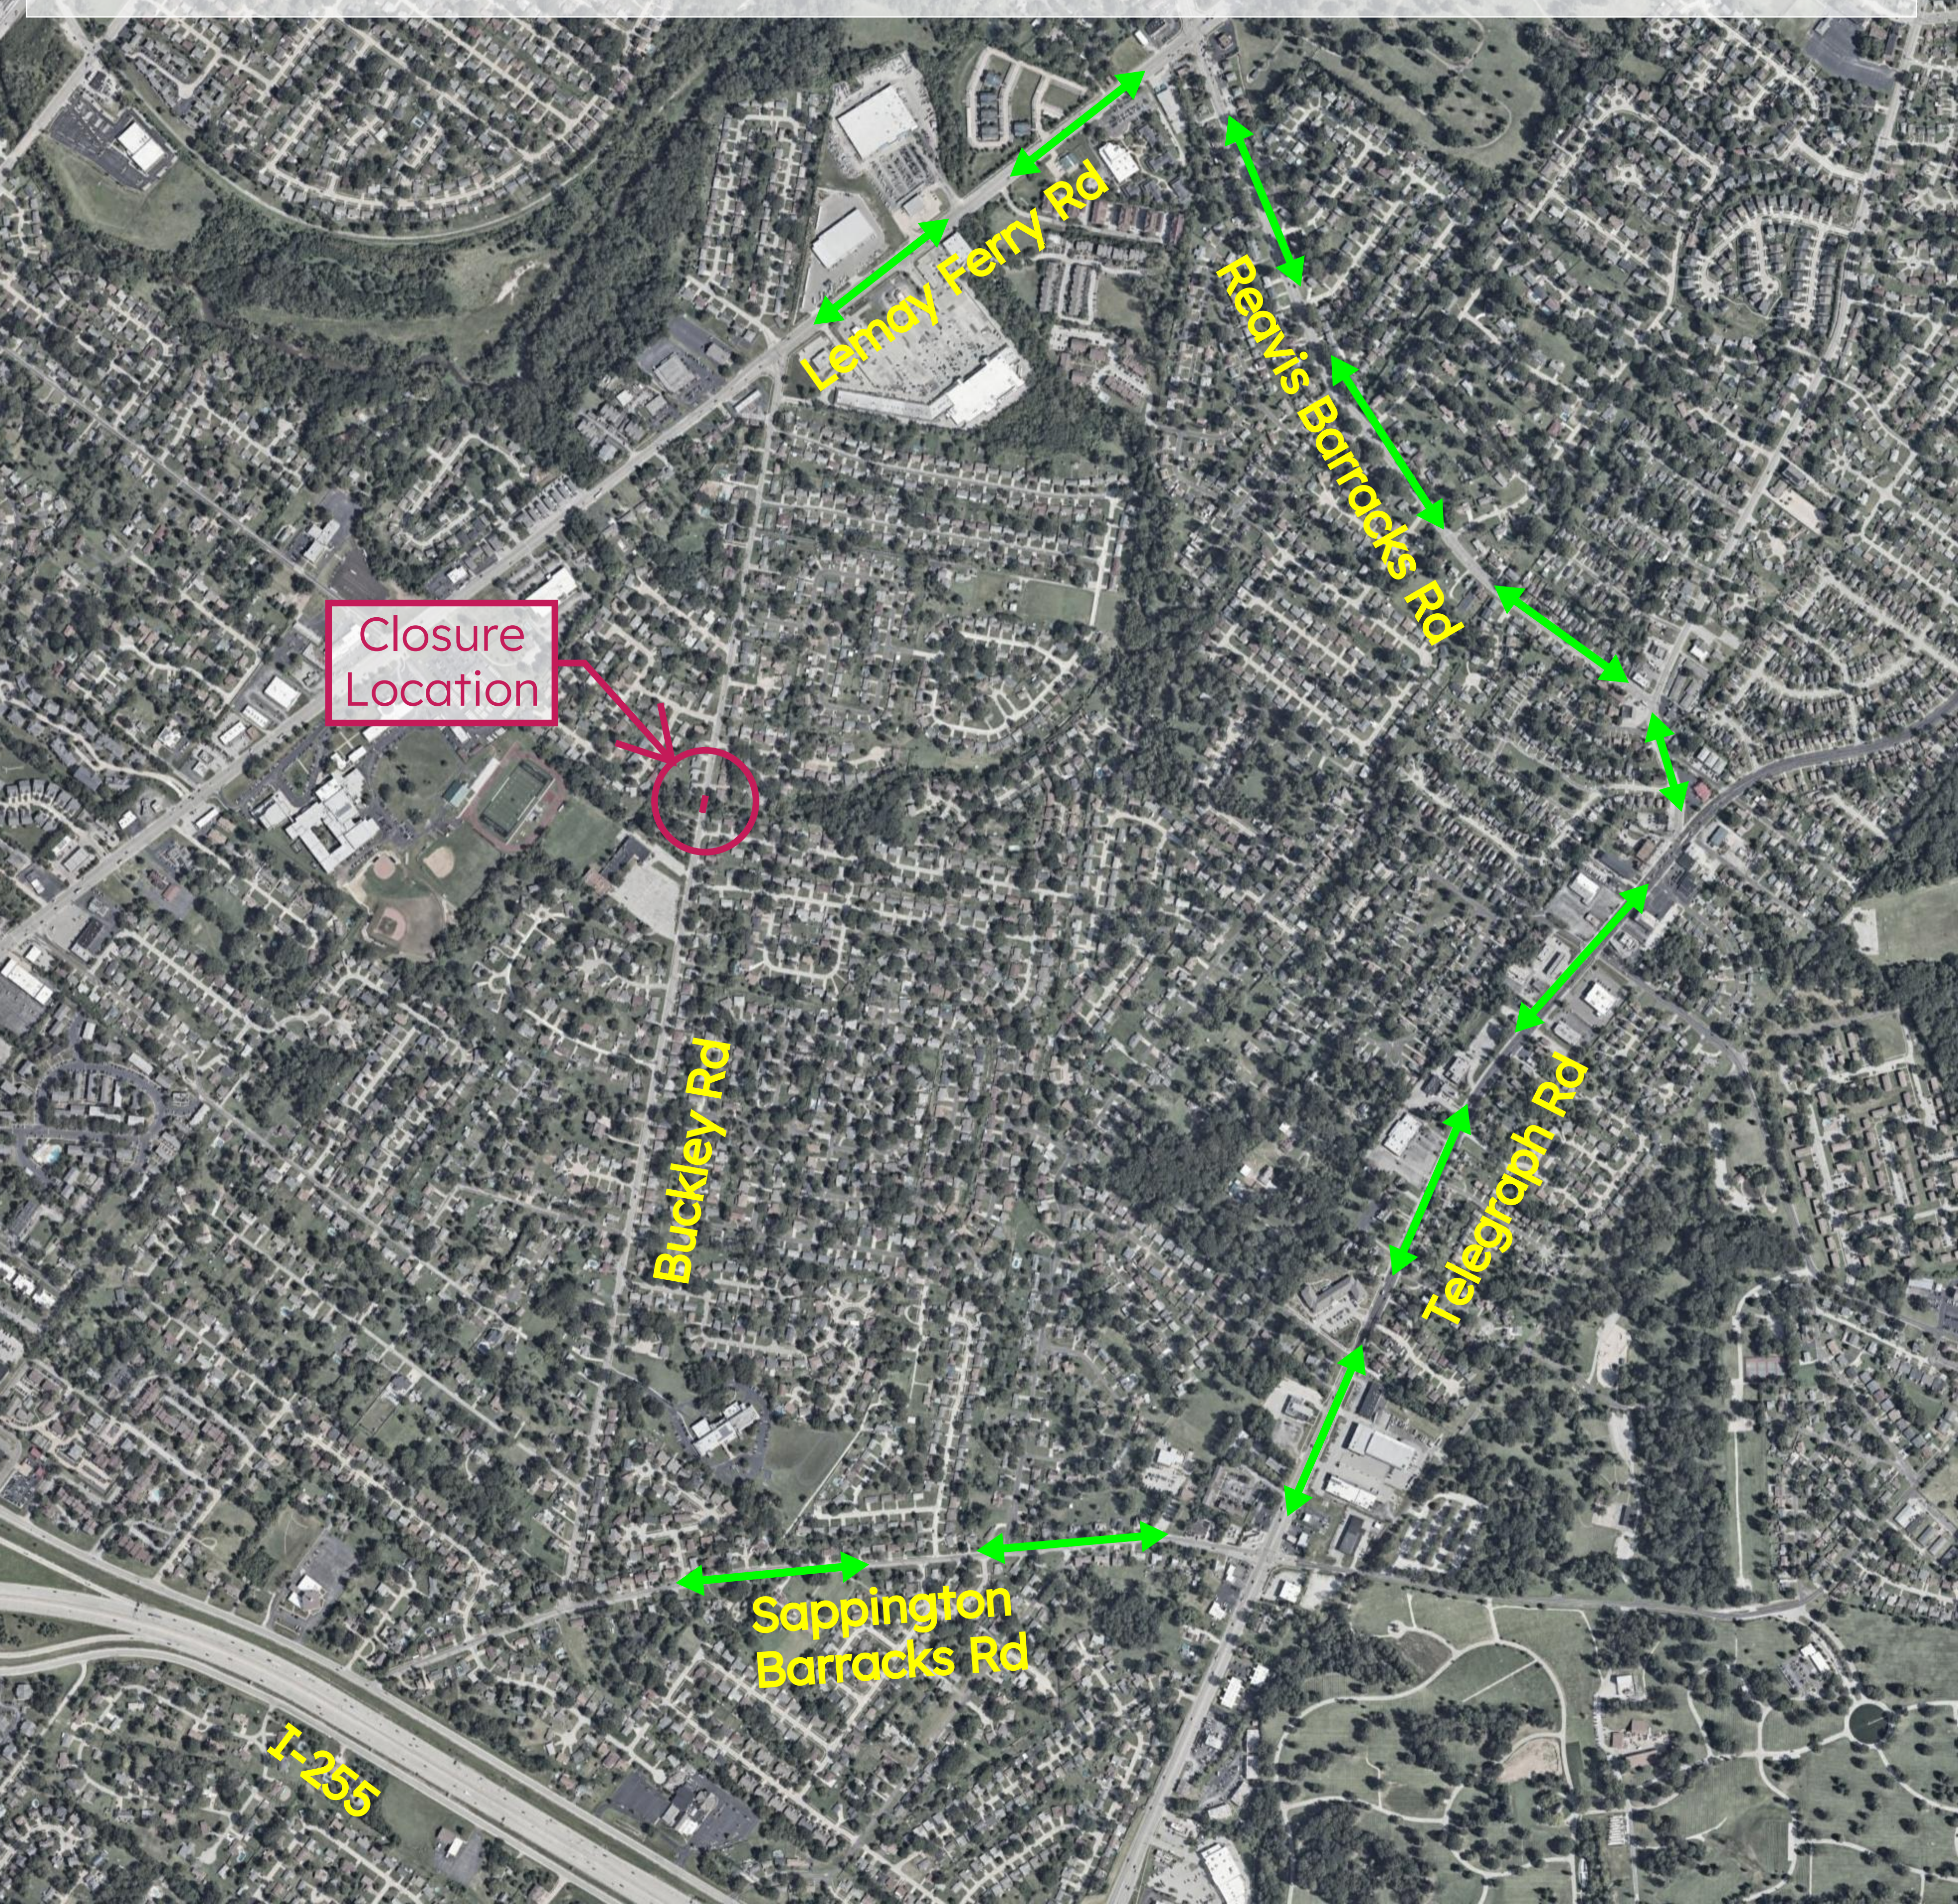

Replacement of Buckley Road Bridges 528 & 528-P
St. Louis County Project CR-1772
Road Closure Detour Route

Closure
Location

Lemoy Ferry Rd

Reavis Barracks Rd

Buckley Rd

Telegraph Rd

Sappington
Barracks Rd

I-255